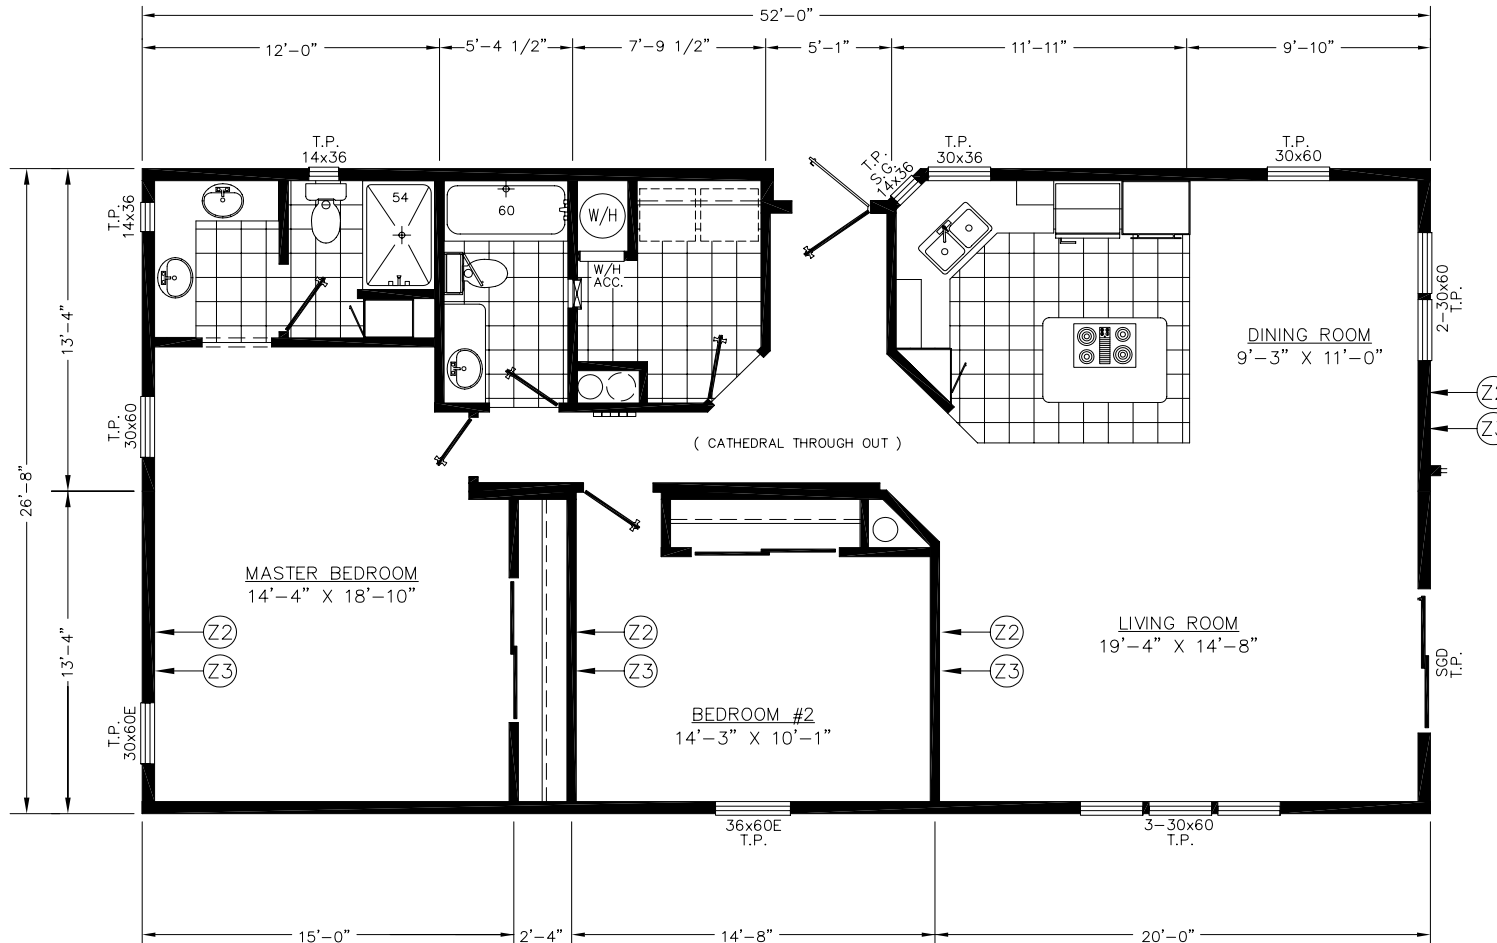

**Barrett**  
Twin Manor Series

**Factory Expo**  
"Factory Direct Value" ONLINE

**2 Bedroom, 2 Bath**  
**Approx. 1,386 SQ. FT.**

Last Updated: 2-19-09

I authorize Factory Expo Home Centers to build my house, per this plan.