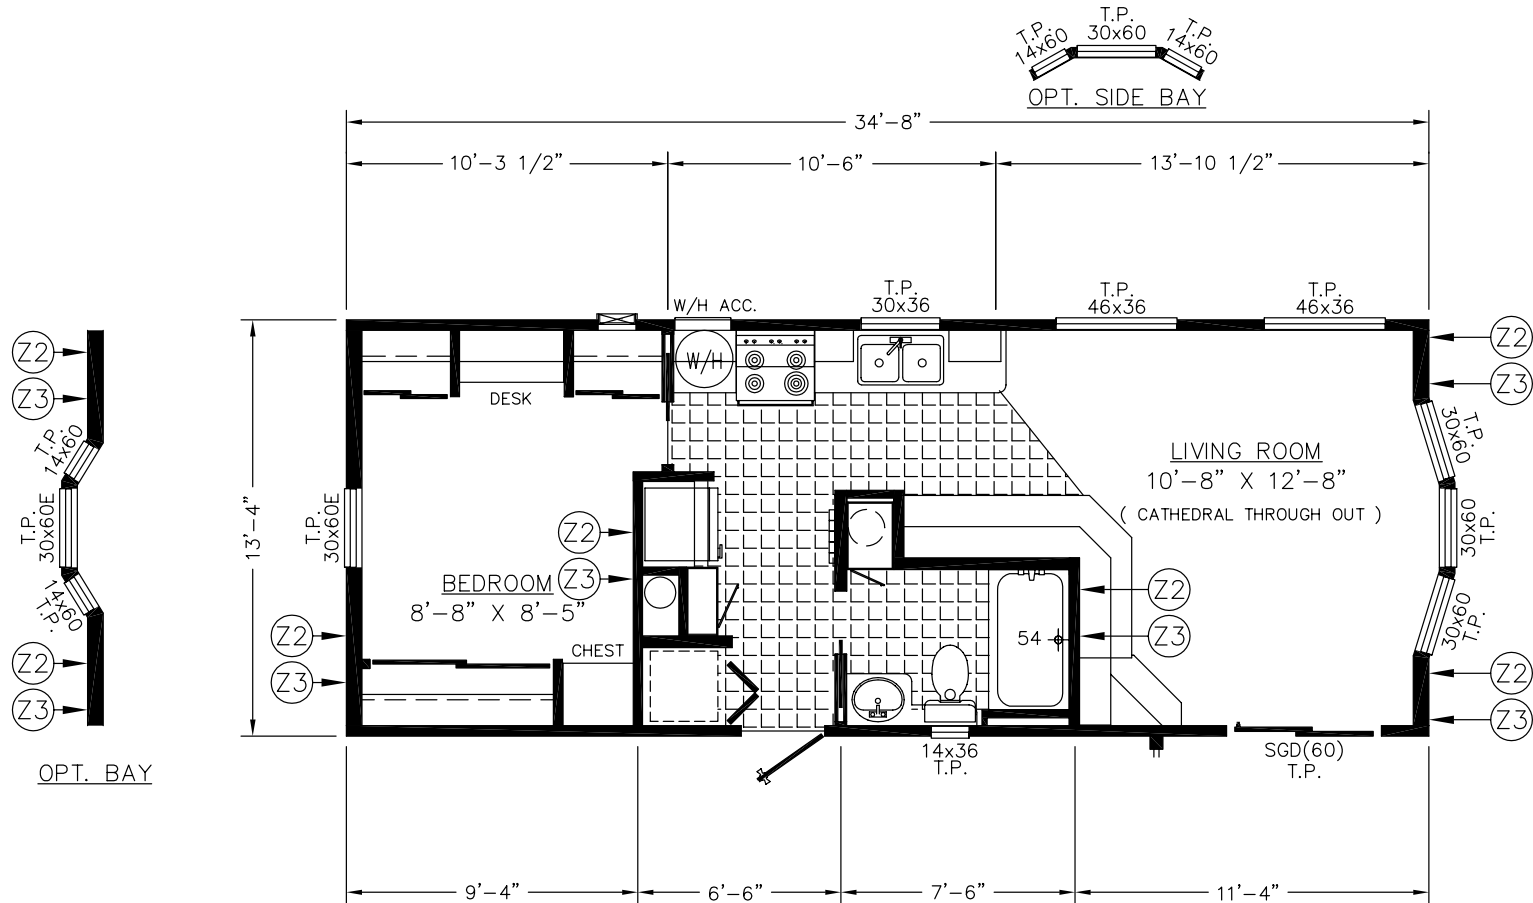

Hickory

Winter Park HUD-RV

Factory Expo

"Factory Direct Value" ONLINE

1 Bedroom, 1 Bath
Approx. 465 SQ. FT.

I authorize Factory Expo Home Centers to build my house, per this plan.

X _____
Customer Signature/Date